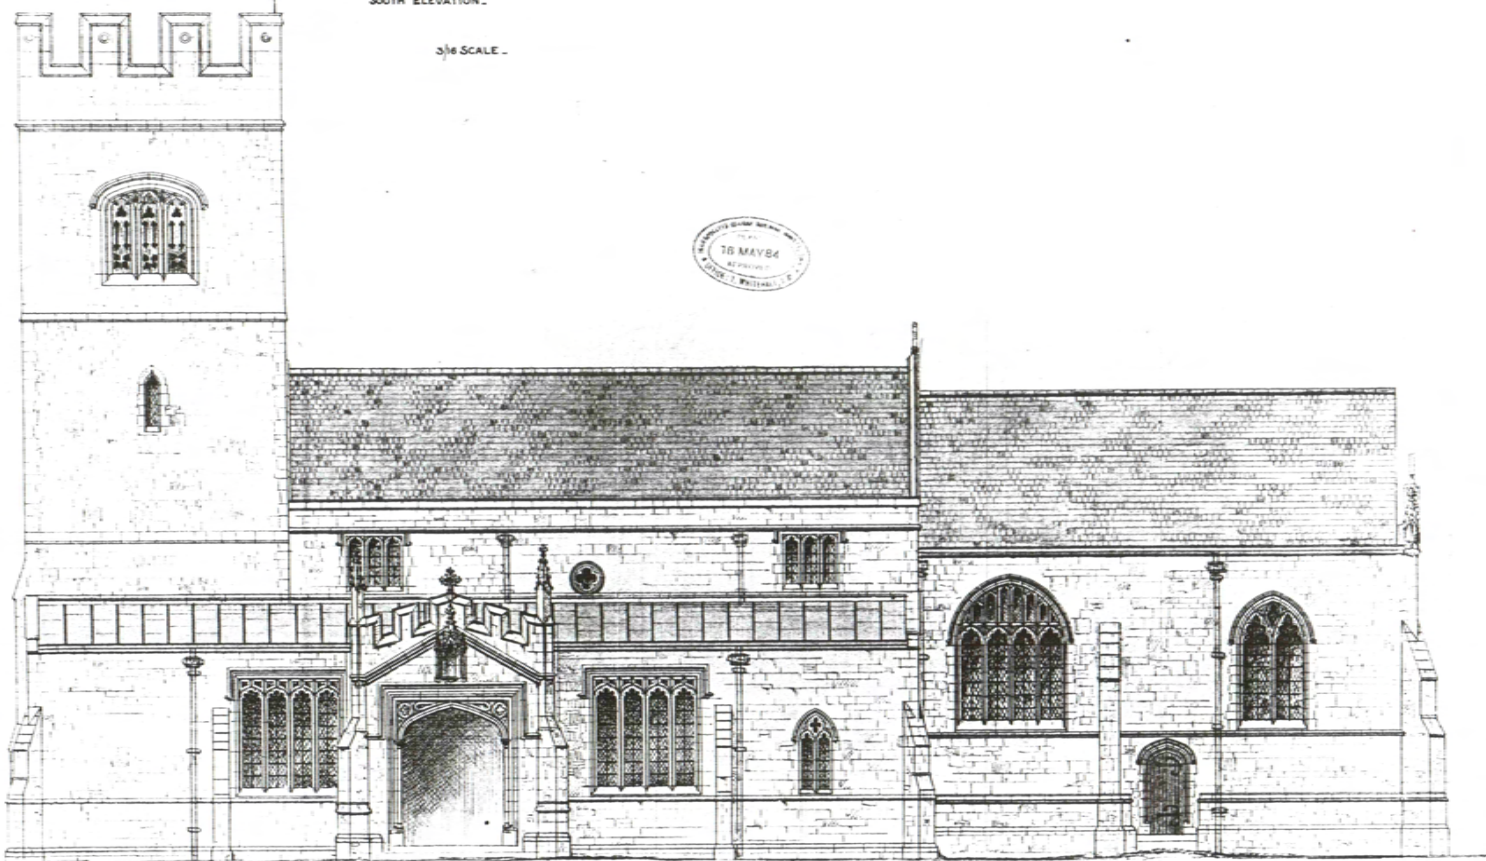

St. LAWRENCE CHURCH.

WINSLOW.

N^o 7 -

SOUTH ELEVATION.

3/16 SCALE.

SOUTH ELEVATION -

JOHN OLDRID SCOTT, ARCHT.

21, Spang Gardens, London.